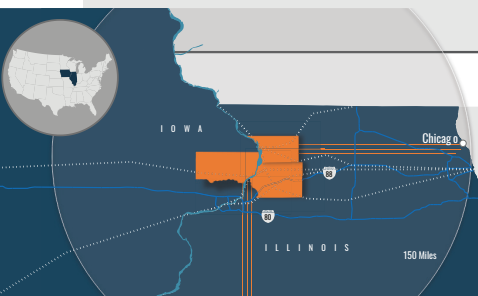

Sales Tax: **6%**
Local Sales Tax: **1%**
Total Acres: **109 Acres**
Available Acres: **70 Acres**
Within City Limits: **Yes**
TIF District: **Yes**

Property Highlights

This greenfield development site is located adjacent to Mill Creek Parkway in Clinton, IA, just two hours west of Chicagoland. Lots range in size from 3 to 10 acres, but parcels can be combined at the client's request. The Tech Park is an ideal location for service industry, light manufacturing and high-technology firms. Current tenants include Data Dimensions, Bridgeview Community Mental Health Center, Winkel, Parker & Foster's CPA firm, First Wealth Financial, and Lighthouse Autism Center.

All infrastructure is in place, including fiber, water, sewer, gas & electric. For those companies interested in solar, the park is considered Solar Ready with access to a number of providers.

- Distance to Chicagoland: **108 Miles (2 hours)**
- Distance to Interstate: **I-80 (29 Miles) & I-88 (44 Miles)**
- Nearest 4-Lane Highway: **US Highway 30 (4.6 Miles)**
- Nearest International Airport: **Quad City Airport - MLI (45 Miles)**
- Floodplain: **Outside of the 100 & 500 Year Floodplain**

Transportation

General Location

Andy Sokolovich
President/CEO

For more information on the site, contact: **(563) 242-5702**

Utilities

The Lyons Business & Technology Park is served by the following utility providers: