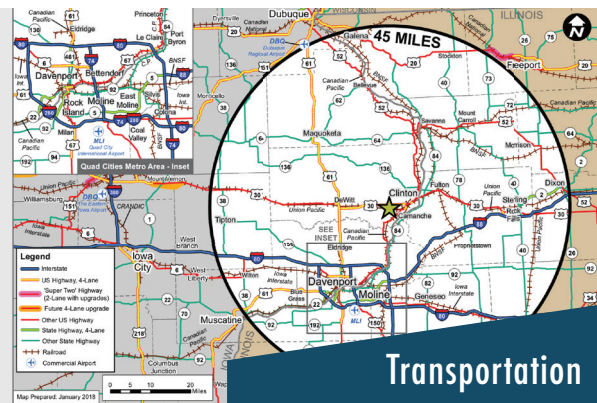

lyonsbusinesstechnologypark

**Asking Price \$43,560
per acre***

Price Per Acre*
May be discounted depending on the number and quality of jobs created.

Property Details

Street Address: **1310 19Th Ave NW**
City: **Clinton, IA**
County: **Clinton County**
Zip Code: **52732**
Type of space: **Greenfield**
Zoning: **Commercial & Light Industrial**

Sales Tax: **6%**
Local Sales Tax: **1%**
Total Acres: **109 Acres**
Available Acres: **70 Acres**
Within City Limits: **Yes**
TIF District: **Yes**

Property Highlights

This greenfield development site is located adjacent to Mill Creek Parkway in Clinton, IA, just two hours west of Chicagoland. Lots range in size from 3 to 10 acres, but parcels can be combined at the client's request. The Tech Park is an ideal location for service industry, light manufacturing and high-technology firms. Current tenants include Data Dimensions, Bridgeview Community Mental Health Center, Winkel, Parker & Foster's CPA firm, First Wealth Financial, and Lighthouse Autism Center.

All infrastructure is in place, including fiber, water, sewer, gas & electric. For those companies interested in solar, the park is considered Solar Ready with access to a number of providers.

- Distance to Chicagoland: **108 Miles (2 hours)**
- Distance to Interstate: **I-80 (29 Miles) & I-88 (44 Miles)**
- Nearest 4-Lane Highway: **US Highway 30 (4.6 Miles)**
- Nearest International Airport: **Quad City Airport - MLI (45 Miles)**
- Floodplain: **Outside of the 100 & 500 Year Floodplain**